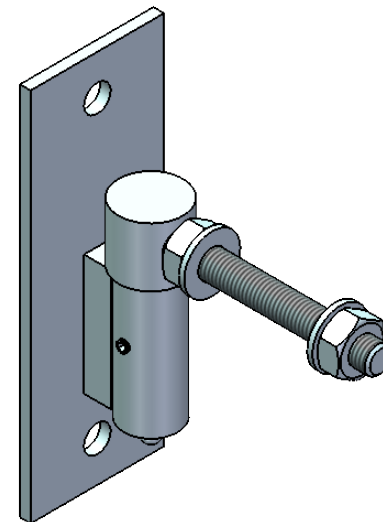

SPECIFICATION:

- SOLID ROUND STEEL : $\varnothing 20\text{mm}$; $\varnothing 24\text{mm}$, M10 STEEL THREAD ROD
- SHEET STEEL : 4mm; 10mm STEEL
- ACCESSORIES : BOLT-NUT-WASHER M8, M10...

FINISH SPECIFICATION:

- FULLY EZP (8-12 μm THK)
- POWDER COATING : BLACK / SMOOTH / MATTE 25+-5/RAL 9005 (60-80 μm THK)

Masterworks Gates

www.masterworksgates.com.au

Title : **Garden Gate Bolt on Hinge (Pair)**