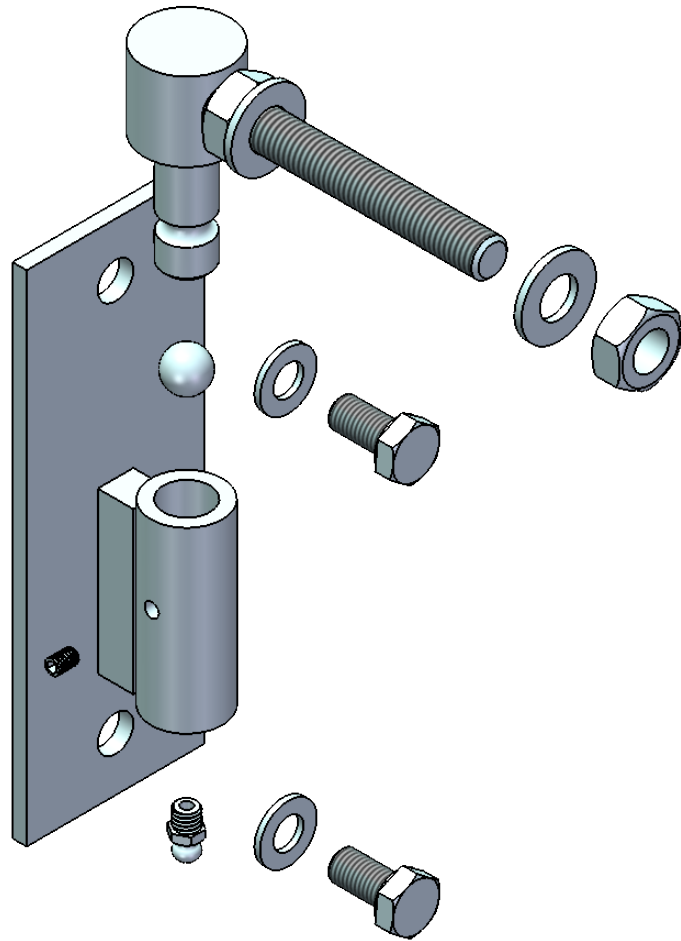

SPECIFICATION:

- SOLID ROUND STEEL : $\varnothing 20\text{mm}$; $\varnothing 24\text{mm}$, M10 STEEL THREAD ROD
- SHEET STEEL : 4mm; 10mm STEEL
- ACCESSORIES : BOLT-NUT-WASHER M8, M10...

FINISH SPECIFICATION:

- FULLY EZP (8-12 μm THK)
- POWDER COATING : BLACK / SMOOTH / MATTE 25+-5/RAL 9005 (60-80 μm THK)

Masterworks Gates

www.masterworksgates.com.au

Title : **Garden Gate Bolt on Hinge (Pair)**