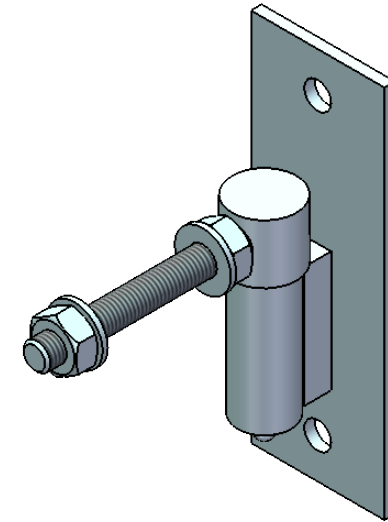

SPECIFICATION:

- SOLID ROUND STEEL : $\varnothing 20\text{mm}$; $\varnothing 24\text{mm}$, M10 STEEL THREAD ROD
- SHEET STEEL : 4mm; 10mm STEEL
- ACCESSORIES : BOLT-NUT-WASHER M8, M10...

FINISH SPECIFICATION:

- FULLY EZP (8-12 μm THK)
- POWDER COATING : BLACK / SMOOTH / MATTE 25+-5/RAL 9005 (60-80 μm THK)

Masterworks Gates

www.masterworksgates.com.au

Title : **Garden Gate Bolt on Hinge (Pair)**