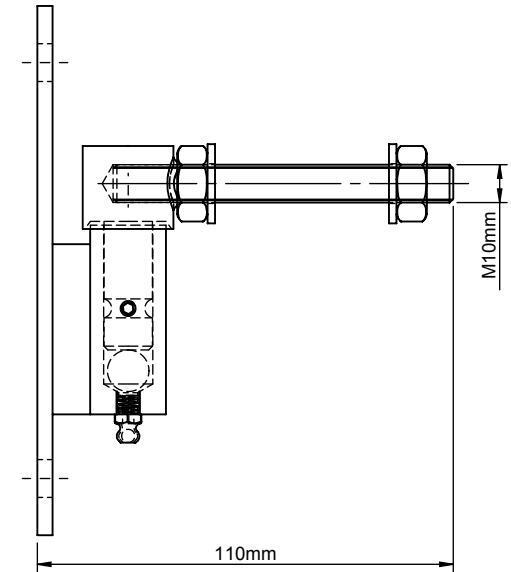

SPECIFICATION:

- SOLID ROUND STEEL : $\varnothing 20\text{mm}$; $\varnothing 24\text{mm}$, M10 STEEL THREAD ROD
- SHEET STEEL : 4mm; 10mm STEEL
- ACCESSORIES : BOLT-NUT-WASHER M8, M10...

FINISH SPECIFICATION:

- FULLY EZP (8-12 μm THK)
- POWDER COATING : BLACK / SMOOTH / MATTE 25+-5/RAL 9005 (60-80 μm THK)

Masterworks Gates

www.masterworksgates.com.au

Title : **Garden Gate Bolt on Hinge (Pair)**