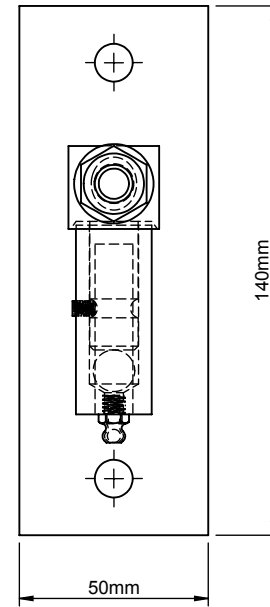

SPECIFICATION:

- SOLID ROUND STEEL : $\varnothing 20\text{mm}$; $\varnothing 24\text{mm}$, M10 STEEL THREAD ROD
- SHEET STEEL : 4mm; 10mm STEEL
- ACCESSORIES : BOLT-NUT-WASHER M8, M10...

FINISH SPECIFICATION:

- FULLY EZP (8-12 μm THK)
- POWDER COATING : BLACK / SMOOTH / MATTE 25+-5/RAL 9005 (60-80 μm THK)

Masterworks Gates

www.masterworksgates.com.au

Title : **Garden Gate Bolt on Hinge (Pair)**