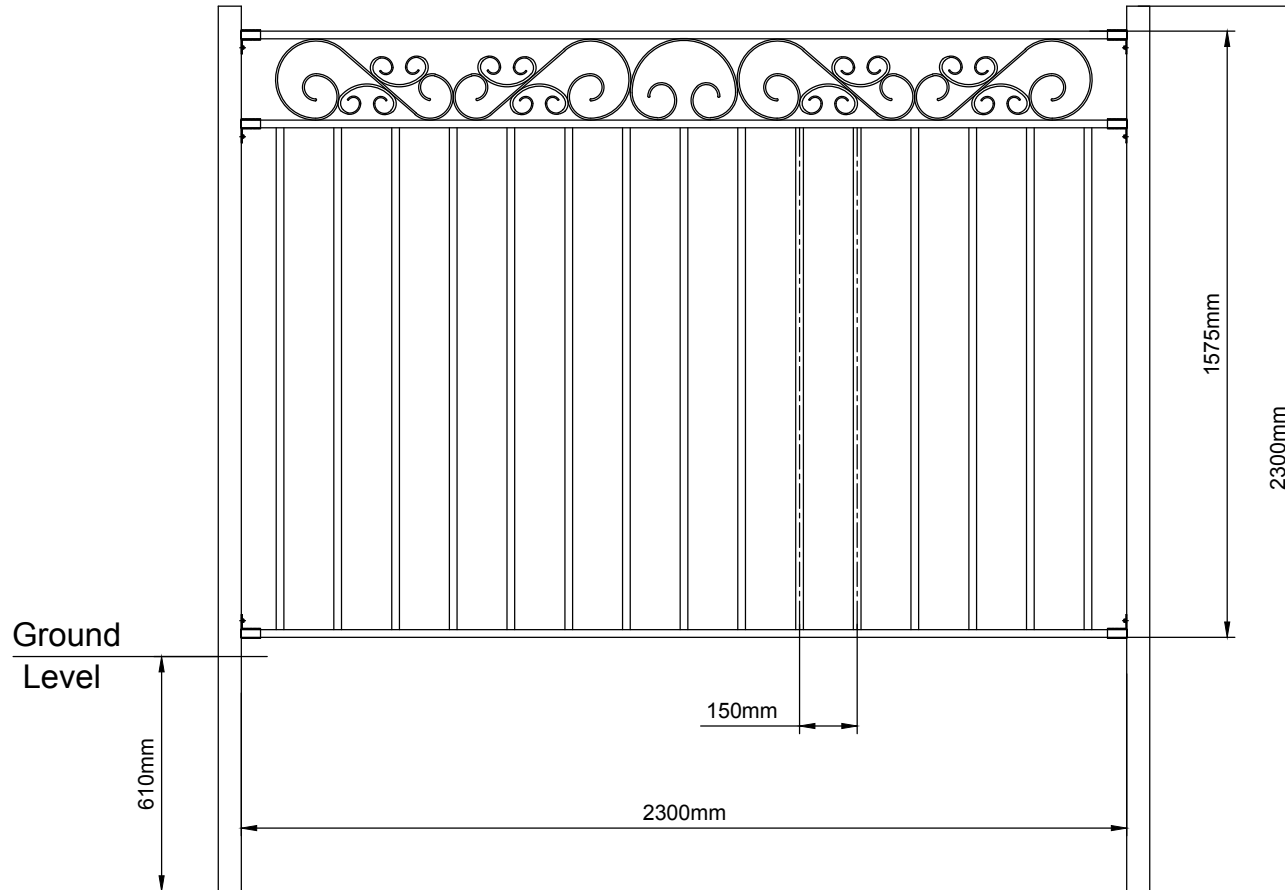

**SPECIFICATION:**

- HORIZONTAL FRAME : 40mm x 20mm RECTANGULAR TUBE
- VERTICAL PICKETS : 20mm x 20mm SQUARE TUBE
- DECORATION : 18mm x5mm FLAT BAR

**FINISH SPECIFICATION:**

- FULLY HOT DIP GALVANIZED ASTM A123/A 123M-08 (80→120 μm THK)
- POWDER COATING : BLACK / SMOOTH / MATTE 25+-5/RAL 9005 (60→80 μm THK)

**ACCESSORIES SUPPLIES WITH SET:**

- FENCE BRACKET #1: 40 x 20 x 6 SET

**ACCESSORIES ORDER SEPARATELY IF REQUIRED:**

- FENCE POST SET PCE : FLAT TOP - 60 x 60 x 2300mm Long x 2

**Masterworks Gates**

[www.masterworksgates.com.au](http://www.masterworksgates.com.au)

Title : Fence Panel SET : Hadley 2300mm Gap Width x 1575mm High